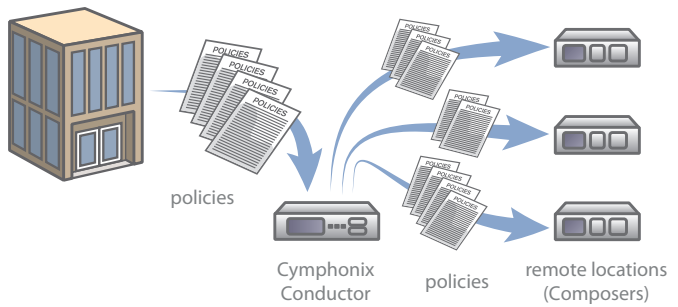

Centralized management and reporting for multi-site, multiple Internet connection environments

From single site to complex WANs with multiple sites and Internet connections, Cymphonix® helps organizations of all types cut the time, effort, and costs that come from being connected to the Internet. Network Conductor™ is a centralized management and reporting appliance for environments with multiple locations or connections. Network Conductor streamlines setting, managing and reporting on policy across your network.

Deployment

Network Conductor is the central command for multiple Network Composer® deployments.

Centralized Reporting

Correlating data by appliances, zones, locations, groups, and users gives you clarity into traffic and network usage without needing disparate tools.

Cymphonix C5 - The Power to Manage Your Pipe

-  **CLARITY** Get the right data and make informed and effective decisions
-  **CONGESTION** Prioritize applications and traffic by what is most important
-  **CONTROL** Toss out "block/allow" and dial in on users, applications, and content
-  **COMPLIANCE** Enforce, maintain, and report on policies that keep you aligned
-  **COST** Save time and dollars with a single, integrated solution

Centralized Policy Management

Creating and deploying consistent policies to multiple sites is simple.

Network Conductor is ideal for these environments:

- *Distributed environments*
- *Multi-site networks*
- *Networks with multiple Internet connections*
- *Consolidating and correlating data reports across sites and groups is crucial*
- *Delegated administration is necessary*
- *Consistency and centralized policy implementation and management are required*