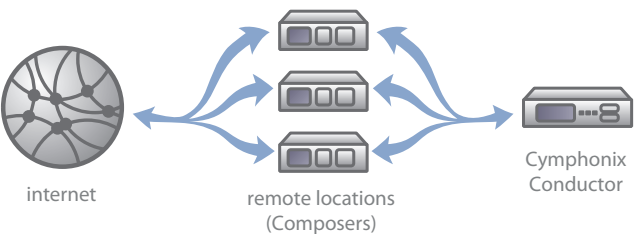

Centralized management and reporting for multi-site, multiple Internet connection environments

From single site to complex WANs with multiple sites and Internet connections, Cymphonix® helps organizations of all types cut the time, effort, and costs that come from being connected to the Internet. Network Conductor™ is a centralized management and reporting appliance for environments with multiple locations or connections. Network Conductor streamlines setting, managing and reporting on policy across your network.

Deployment

Network Conductor is the central command for multiple Network Composer® deployments.

Centralized Reporting

Correlating data by appliances, zones, locations, groups, and users gives you clarity into traffic and network usage without needing disparate tools.

Cymphonix C5 - The Power to Manage Your Pipe

-  **CLARITY** Get the right data and make informed and effective decisions
-  **CONGESTION** Prioritize applications and traffic by what is most important
-  **CONTROL** Toss out "block/allow" and dial in on users, applications, and content
-  **COMPLIANCE** Enforce, maintain, and report on policies that keep you aligned
-  **COST** Save time and dollars with a single, integrated solution